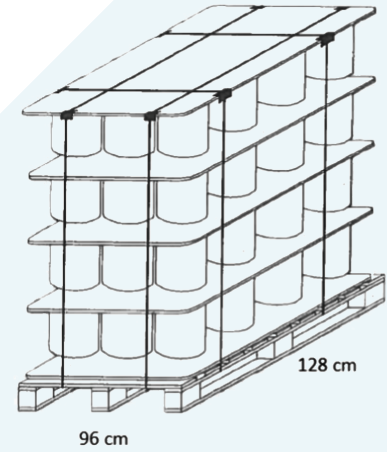

SINGLE END ROVING

Packaging Information

Number of Bobbins per Pallet	Number of Layers per Pallet	Pallet Dimensions (cm)	Pallet Height (cm)	Pallet Net Weight (kg)	Number of Ends	Number of Bobbins per Layer
48	4	96 x 128	125	960 - 1100	0 - 1 - 3 - 4 - 6 - 12	12

EZ 0
No end output